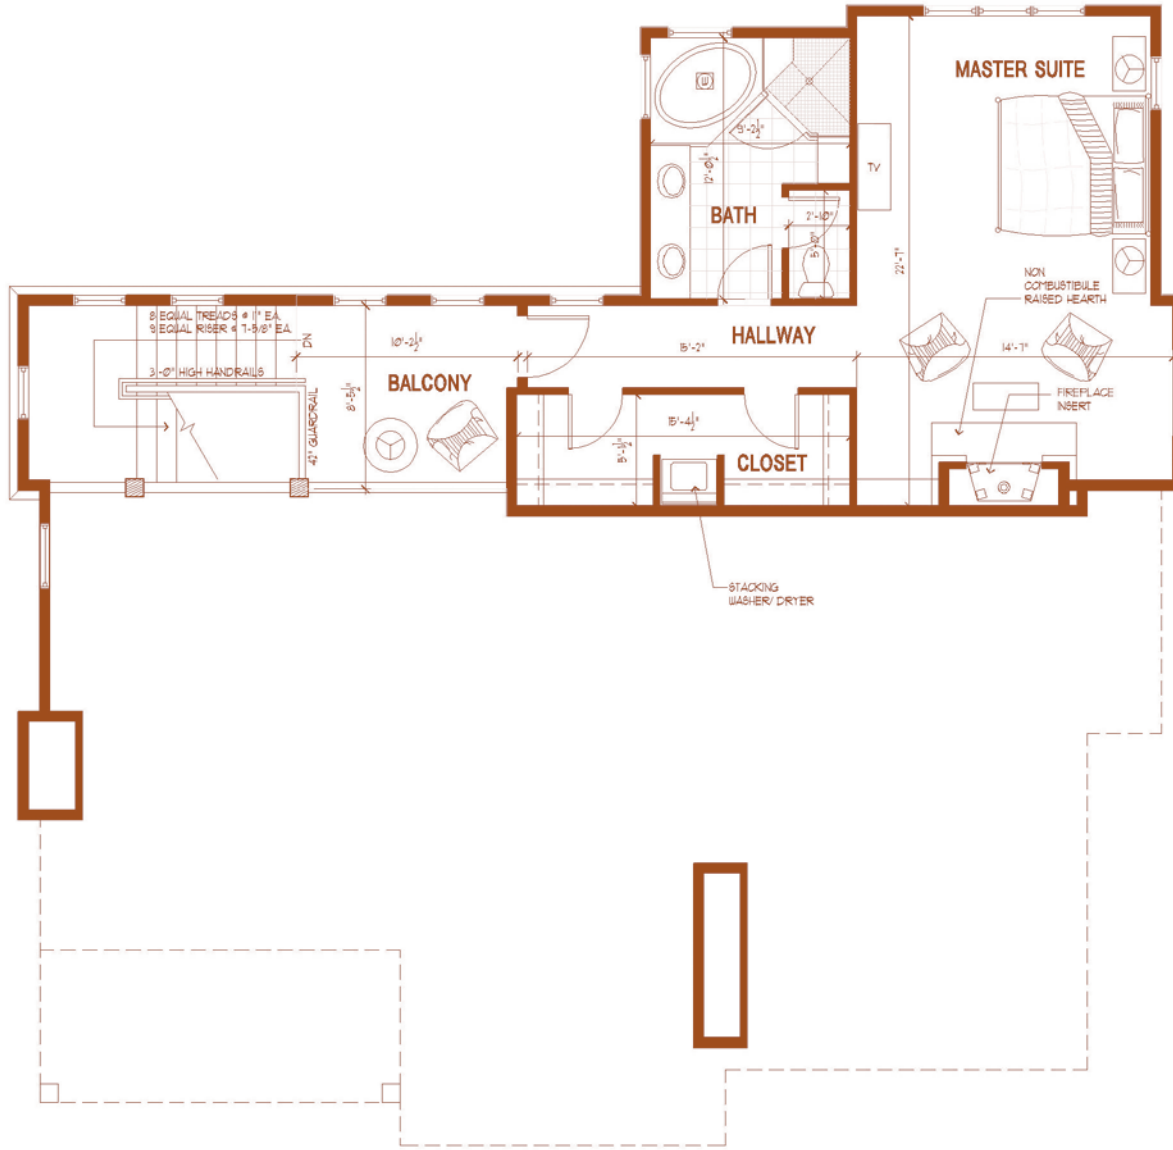

**COTTAGE C - LOWER LEVEL FLOOR PLAN**

SCALE: = 1'-0"

AREA=1334sq.ft.

**COTTAGE C - LOWER LEVEL FLOOR PLAN - OPTION**

SCALE: 1/8" = 1'-0"

AREA: 1334sq.ft.

**COTTAGE C - MAIN LEVEL FLOOR PLAN**

SCALE: 1/8" = 1'-0"

AREA: 1800sq.ft.

**COTTAGE C - UPPER LEVEL FLOOR PLAN - OPTION**

SCALE • 1/4" = 1'-0"

AREA • 704 sq.ft.