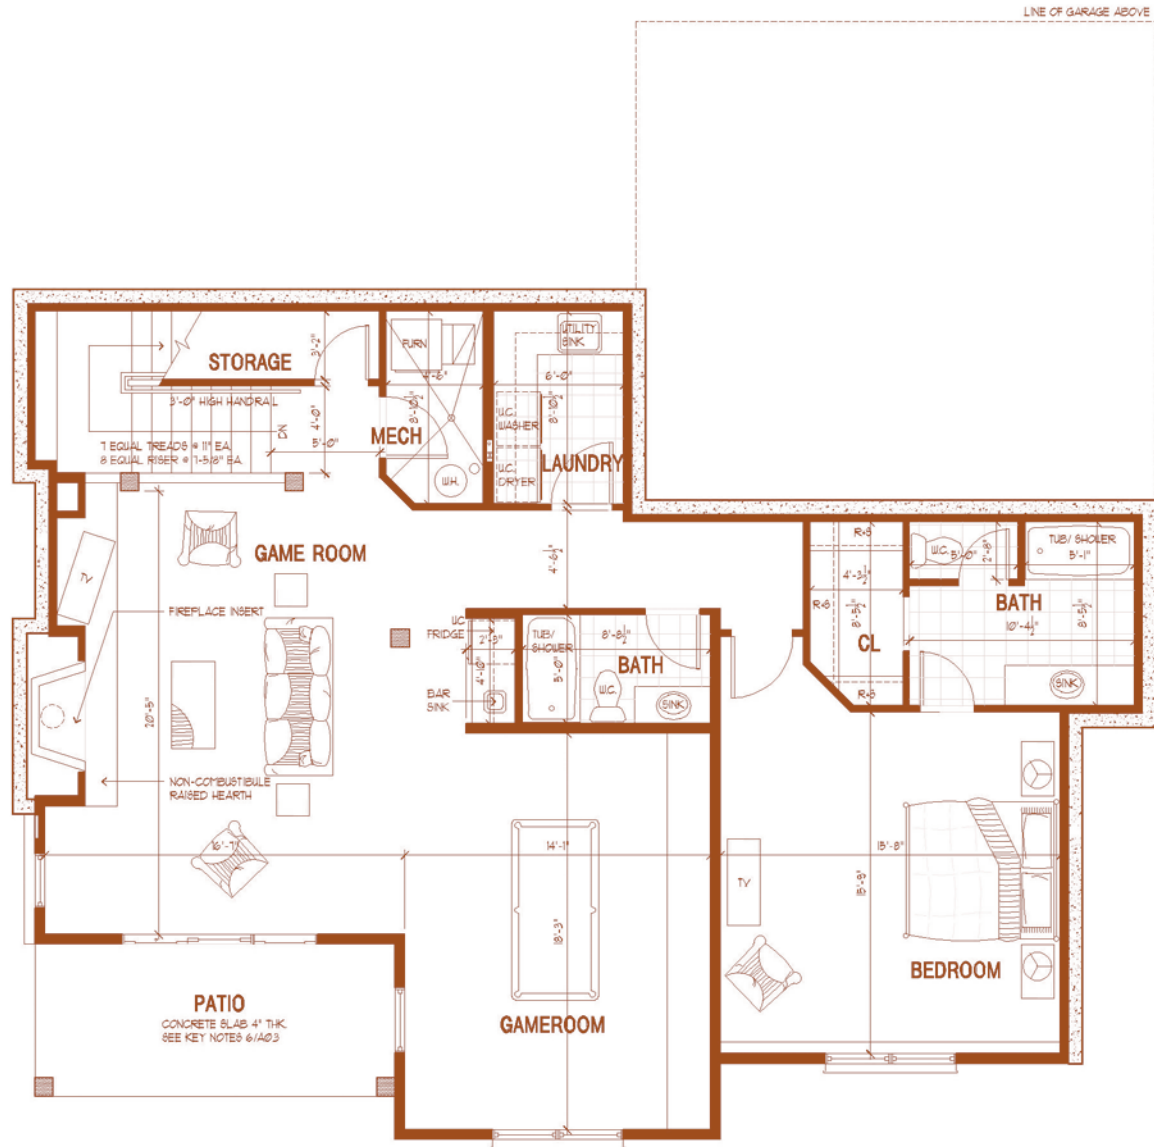

**COTTAGE C - LOWER LEVEL FLOOR PLAN**

SCALE: = 1'-0"

AREA=1334sq.ft.

**COTTAGE C - LOWER LEVEL FLOOR PLAN - OPTION**

SCALE: 1/8" = 1'-0"

AREA: 1334sq.ft.

**COTTAGE C - MAIN LEVEL FLOOR PLAN**

SCALE: 1/8" = 1'-0"

AREA: 1800sq.ft.

**COTTAGE C - UPPER LEVEL FLOOR PLAN - OPTION**

SCALE • 1/4" = 1'-0"

AREA • 704 sq.ft.