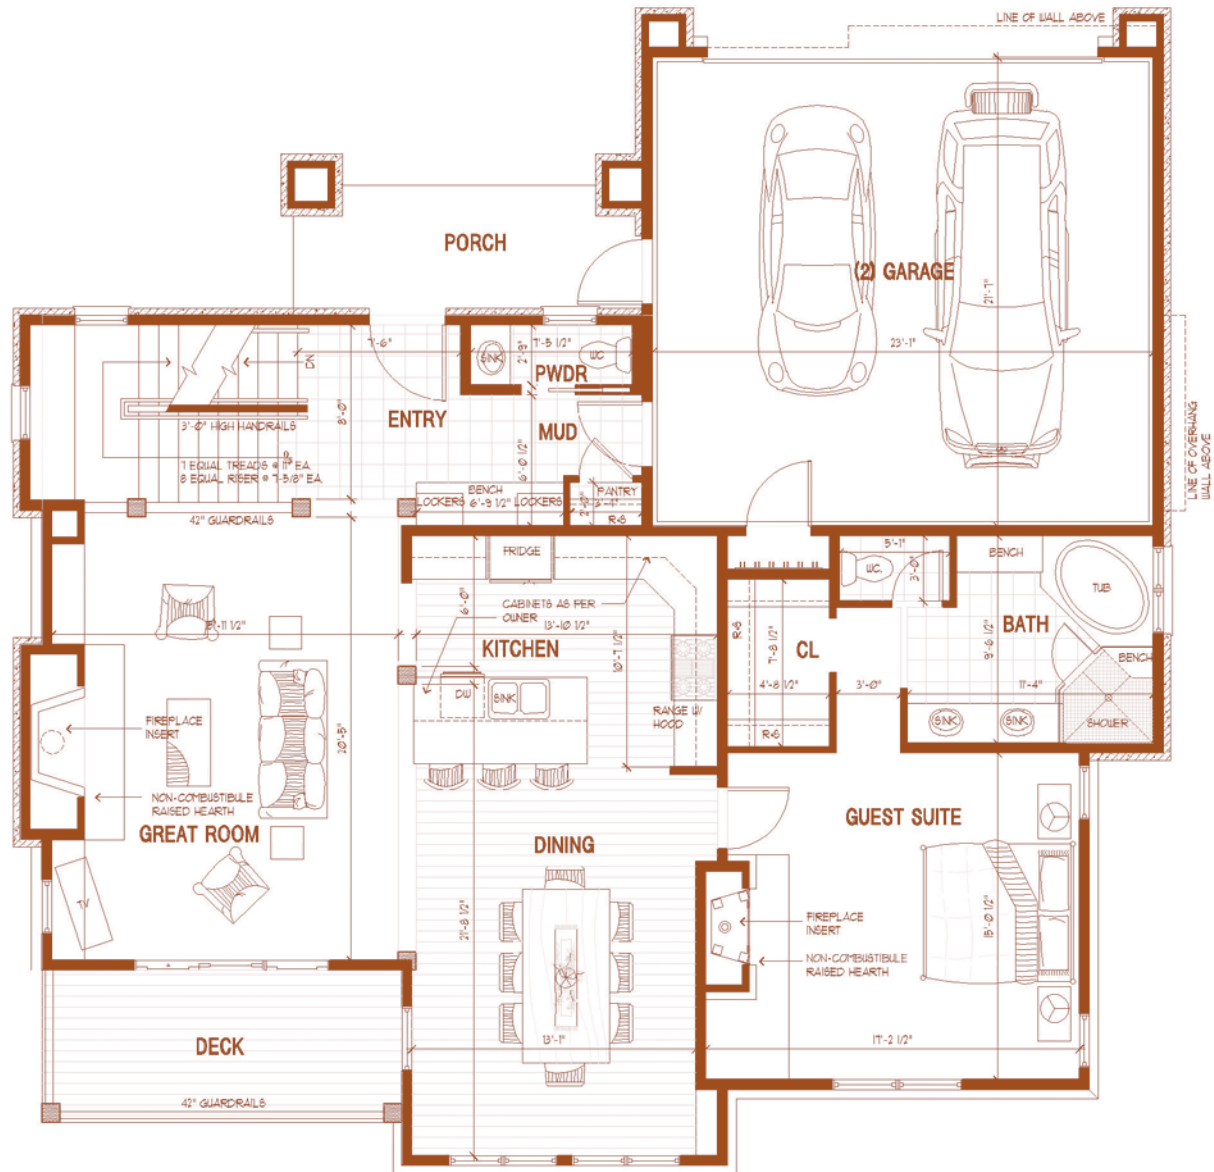

**COTTAGE C - LOWER LEVEL FLOOR PLAN**

SCALE: = 1'-0"

AREA=1334sq.ft.

**COTTAGE C - LOWER LEVEL FLOOR PLAN - OPTION**

SCALE: 1/8" = 1'-0"

AREA: 1334sq.ft.

**COTTAGE C - MAIN LEVEL FLOOR PLAN**

SCALE: 1/8" = 1'-0"

AREA: 1800sq.ft.

**COTTAGE C - UPPER LEVEL FLOOR PLAN - OPTION**

SCALE • 1/4" = 1'-0"

AREA • 704 sq.ft.