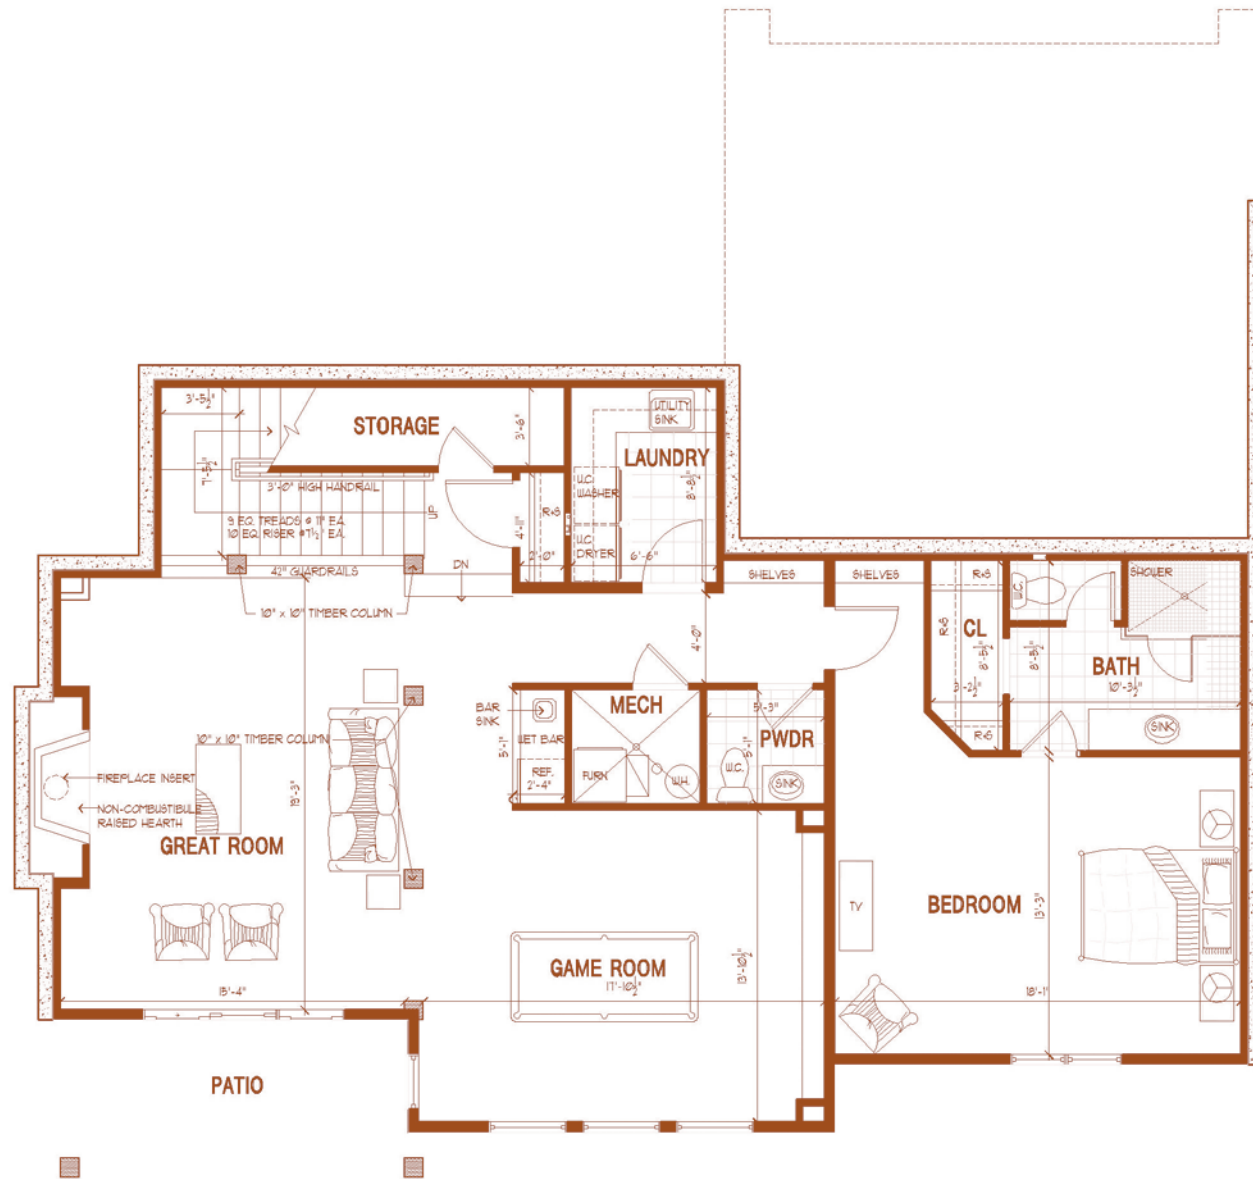

COTTAGE E LOWER LEVEL FLOOR PLAN

SCALE: 1/4" = 1'-0"

1438 SQ. FT.

COTTAGE E - LOWER LEVEL FLOOR PLAN

SCALE: 1/4" = 1'-0"

AREA=1439sq.ft.

COTTAGE E - MAIN LEVEL FLOOR PLAN

SCALE: 1/4" = 1'-0"

AREA = 1510 sq.ft.

COTTAGE E - UPPER LEVEL FLOOR PLAN

SCALE: 1/4" = 1'-0"

AREA = 747 sq. ft.