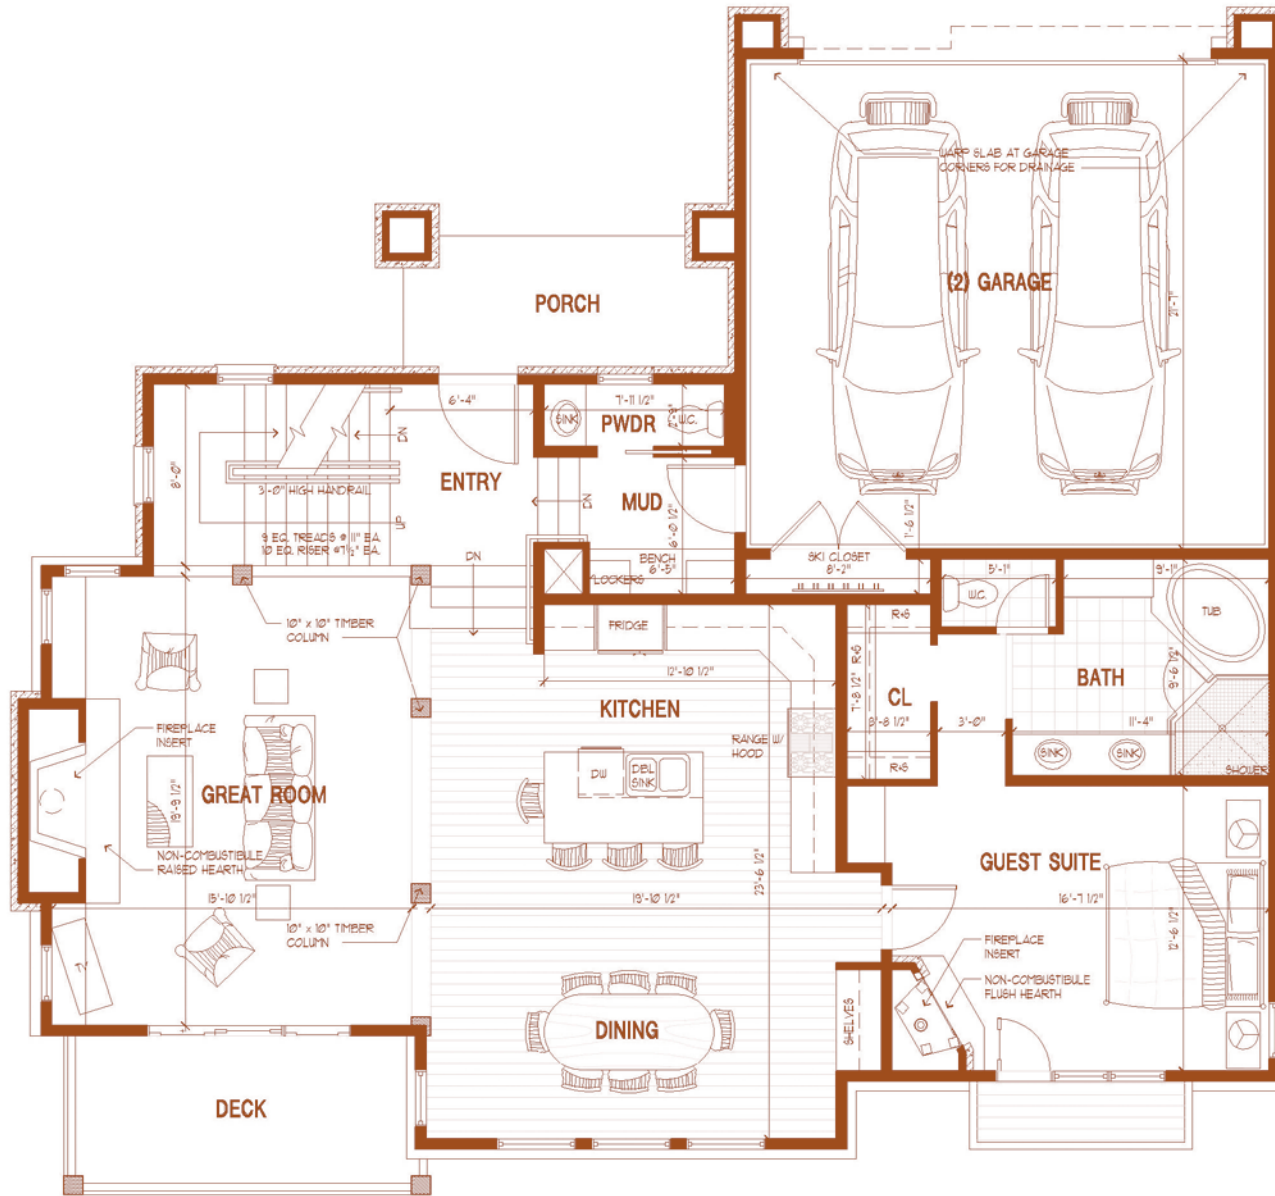

COTTAGE E LOWER LEVEL FLOOR PLAN

SCALE: 1/4" = 1'-0"

1438 SQ. FT.

COTTAGE E - LOWER LEVEL FLOOR PLAN

SCALE: 1/4" = 1'-0"

AREA=1439sq.ft.

COTTAGE E - MAIN LEVEL FLOOR PLAN

SCALE: 1/4" = 1'-0"

AREA = 1510 sq.ft.

COTTAGE E - UPPER LEVEL FLOOR PLAN

SCALE: 1/4" = 1'-0"

AREA = 747 sq. ft.