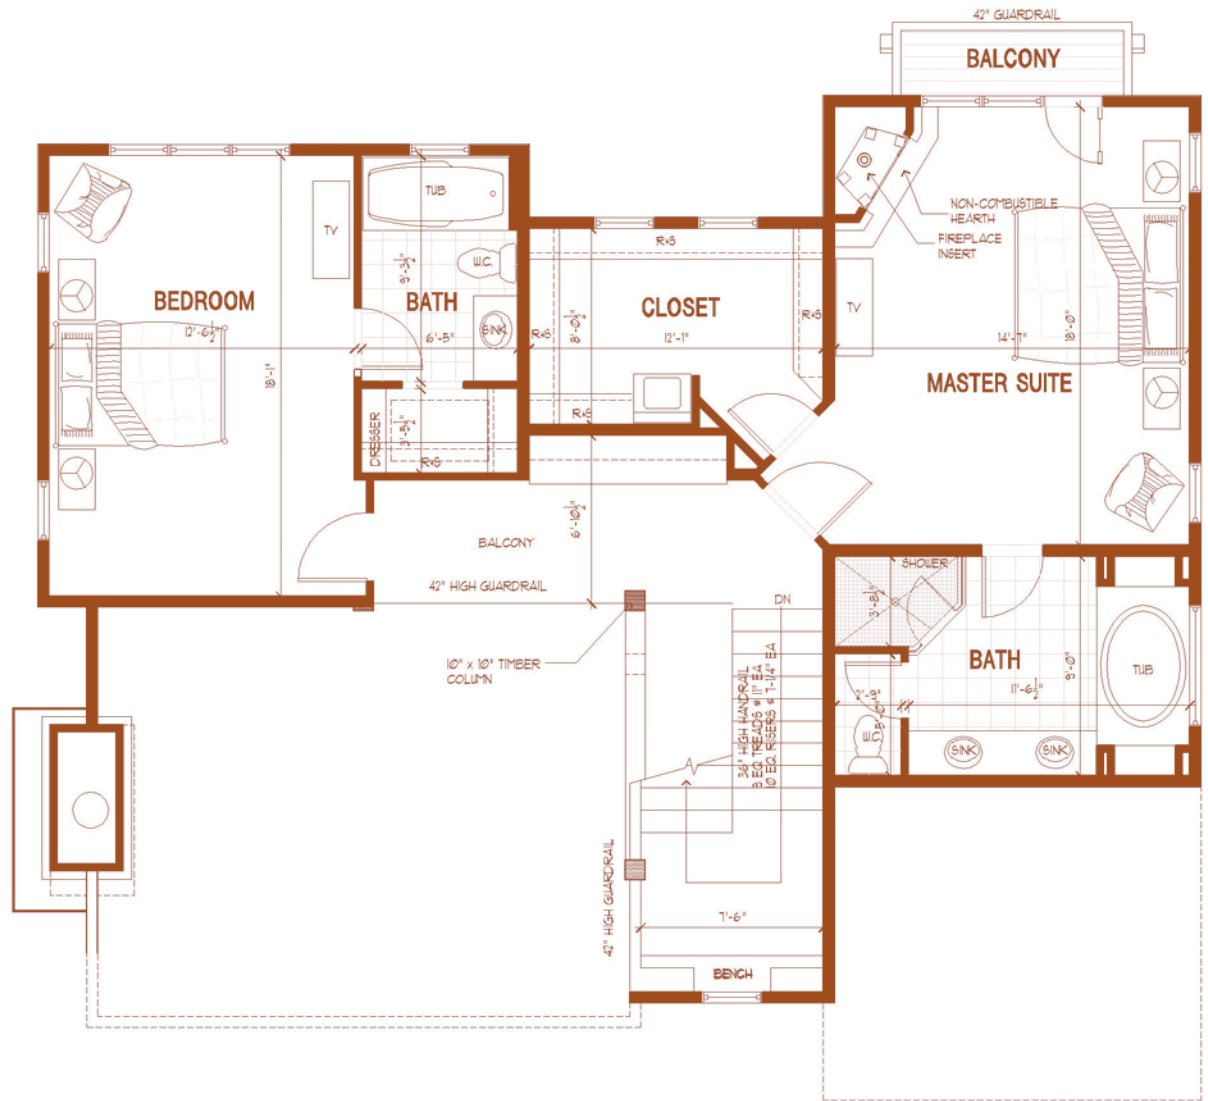

COTTAGE A - LOWER LEVEL FLOOR PLAN

SCALE: 1/8" = 1'-0"

AREA=334sq.ft.

COTTAGE A - MAIN LEVEL FLOOR PLAN
 SCALE: 1/8" = 1'-0" AREA: 1170 sq. ft.

COTTAGE A - UPPER LEVEL FLOOR PLAN

SCALE: 1/8" = 1'-0"

AREA = 883 sq. ft.

COTTAGE A - UPPER LEVEL FLOOR PLAN (OPTION)

SCALE: = 1"=0"

AREA=983sq.ft.