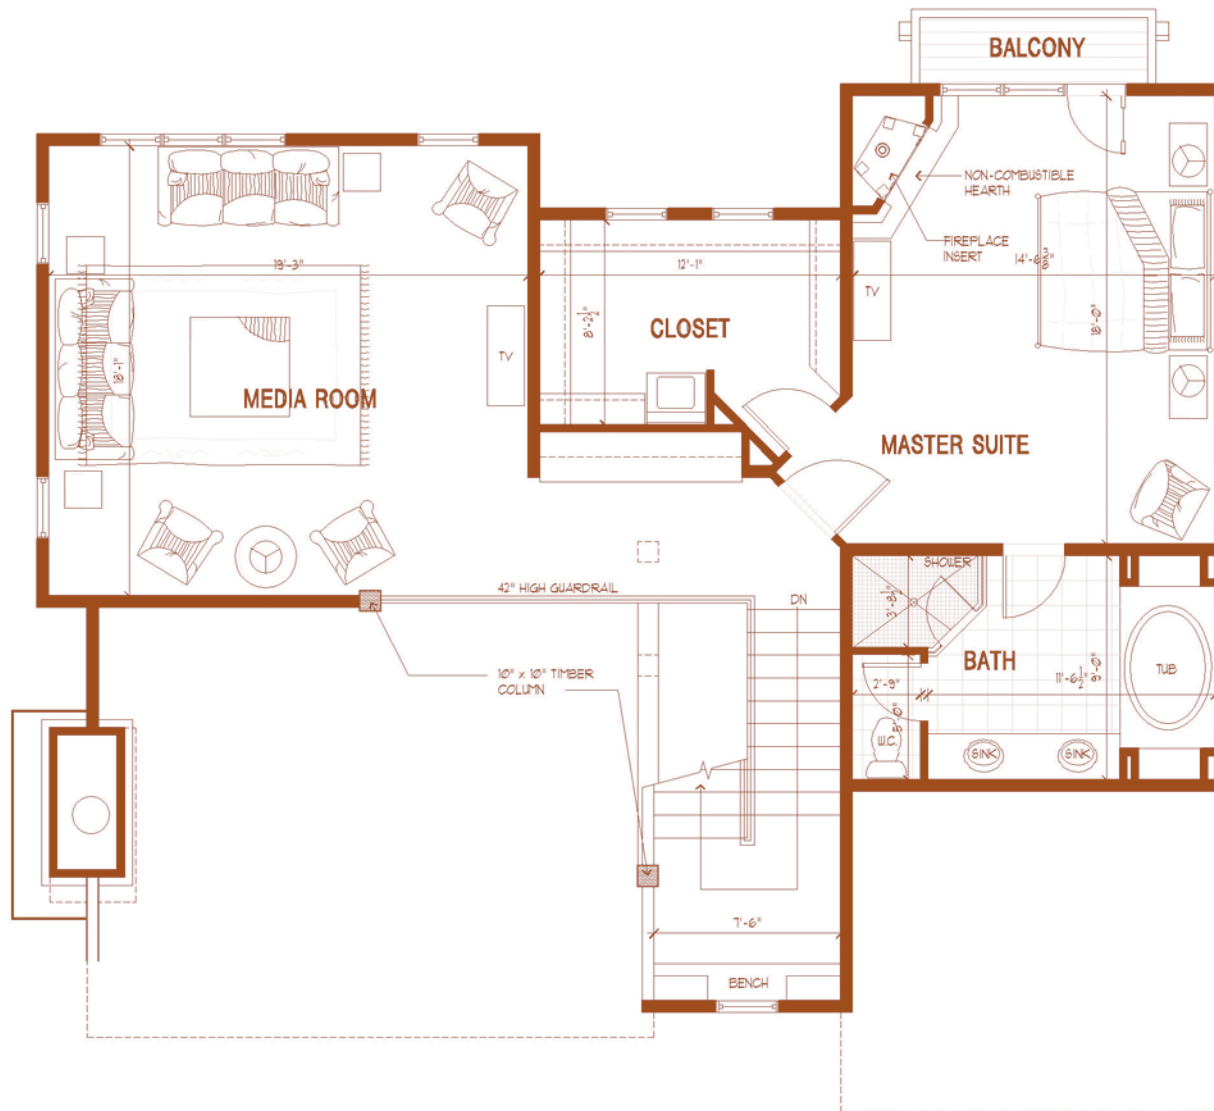

COTTAGE A - LOWER LEVEL FLOOR PLAN

SCALE: 1/8" = 1'-0"

AREA=334sq.ft.

COTTAGE A - MAIN LEVEL FLOOR PLAN
 SCALE: 1/8" = 1'-0" AREA: 1170 sq. ft.

COTTAGE A - UPPER LEVEL FLOOR PLAN

SCALE: 1/8" = 1'-0"

AREA = 883 sq. ft.

COTTAGE A - UPPER LEVEL FLOOR PLAN (OPTION)

SCALE: = 1"=0"

AREA=983sq.ft.