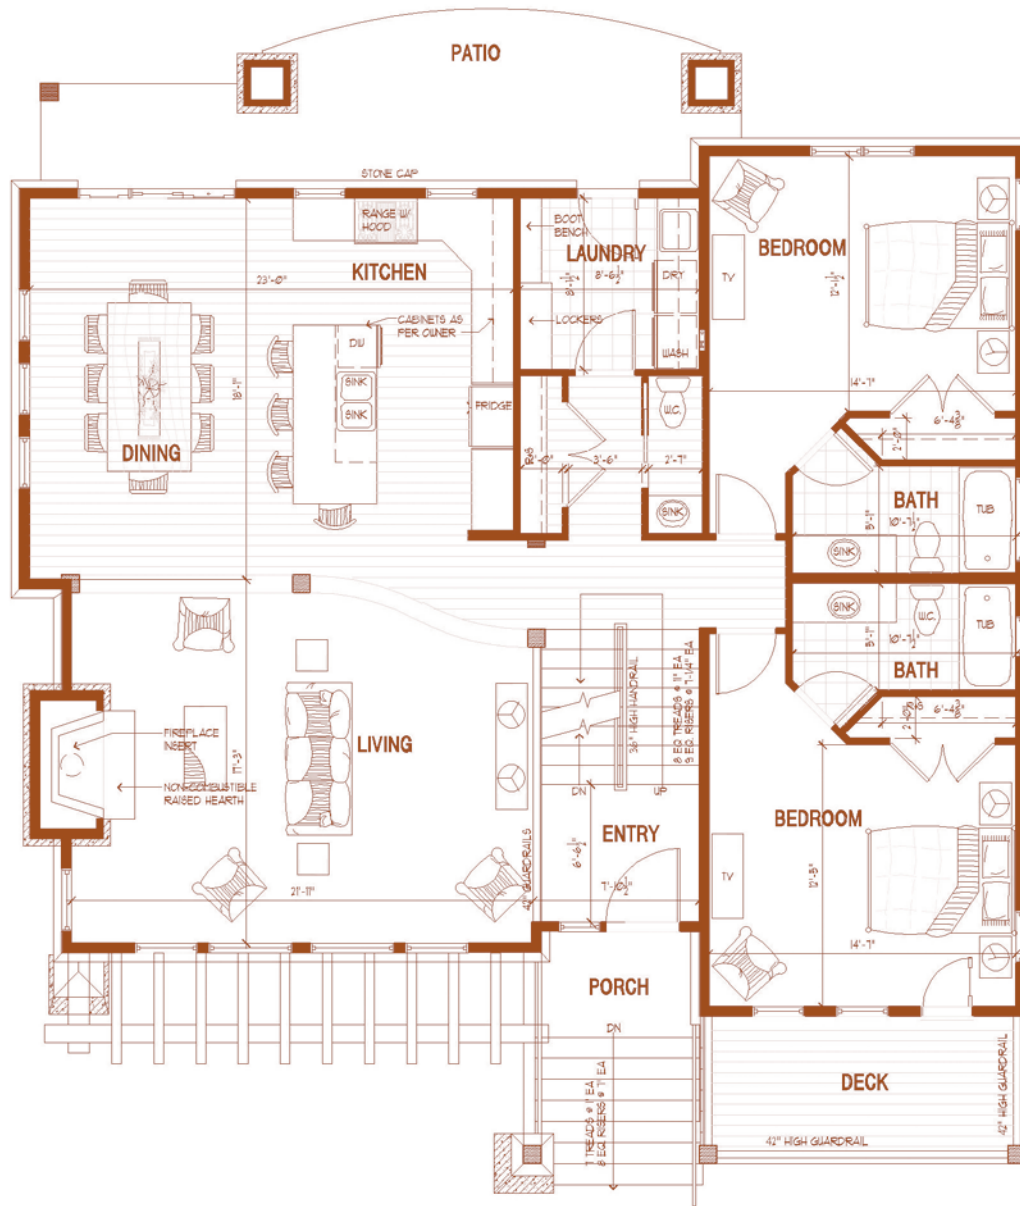

COTTAGE A - LOWER LEVEL FLOOR PLAN

SCALE: 1/8" = 1'-0"

AREA=334sq.ft.

COTTAGE A - MAIN LEVEL FLOOR PLAN
 SCALE: 1/8" = 1'-0" AREA: 1170 sq. ft.

COTTAGE A - UPPER LEVEL FLOOR PLAN

SCALE: 1/8" = 1'-0"

AREA = 883 sq. ft.

COTTAGE A - UPPER LEVEL FLOOR PLAN (OPTION)

SCALE: = 1"=0"

AREA=983sq.ft.