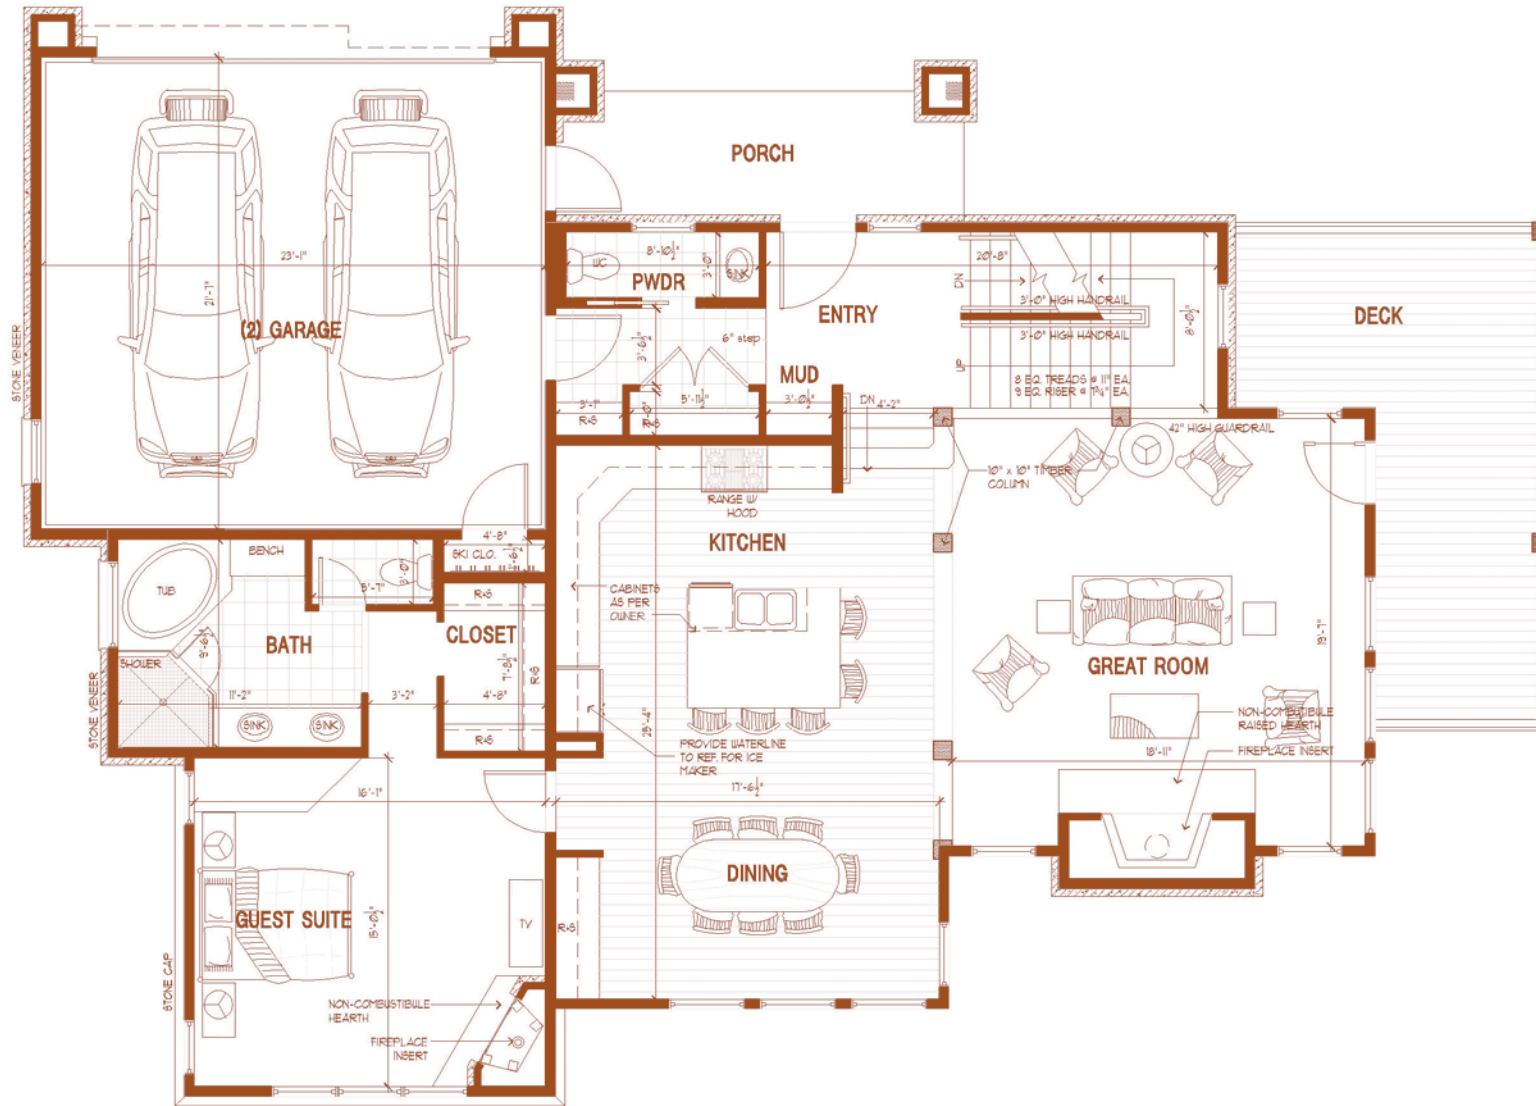

COTTAGE G - LOWER LEVEL FLOOR PLAN

SCALE: 1" = 0'

AREA = 1988 sq. ft.

COTTAGE G - LOWER LEVEL FLOOR PLAN OPTION 2

SCALE: = 1'-0"

AREA=1886sq.ft.

COTTAGE G - MAIN LEVEL FLOOR PLAN
 SCALE: 1/8" = 1'-0"
 AREA = 1662 sq. ft.

COTTAGE G - UPPER LEVEL FLOOR PLAN

SCALE: = 1"=0"

AREA=152 sq.ft.