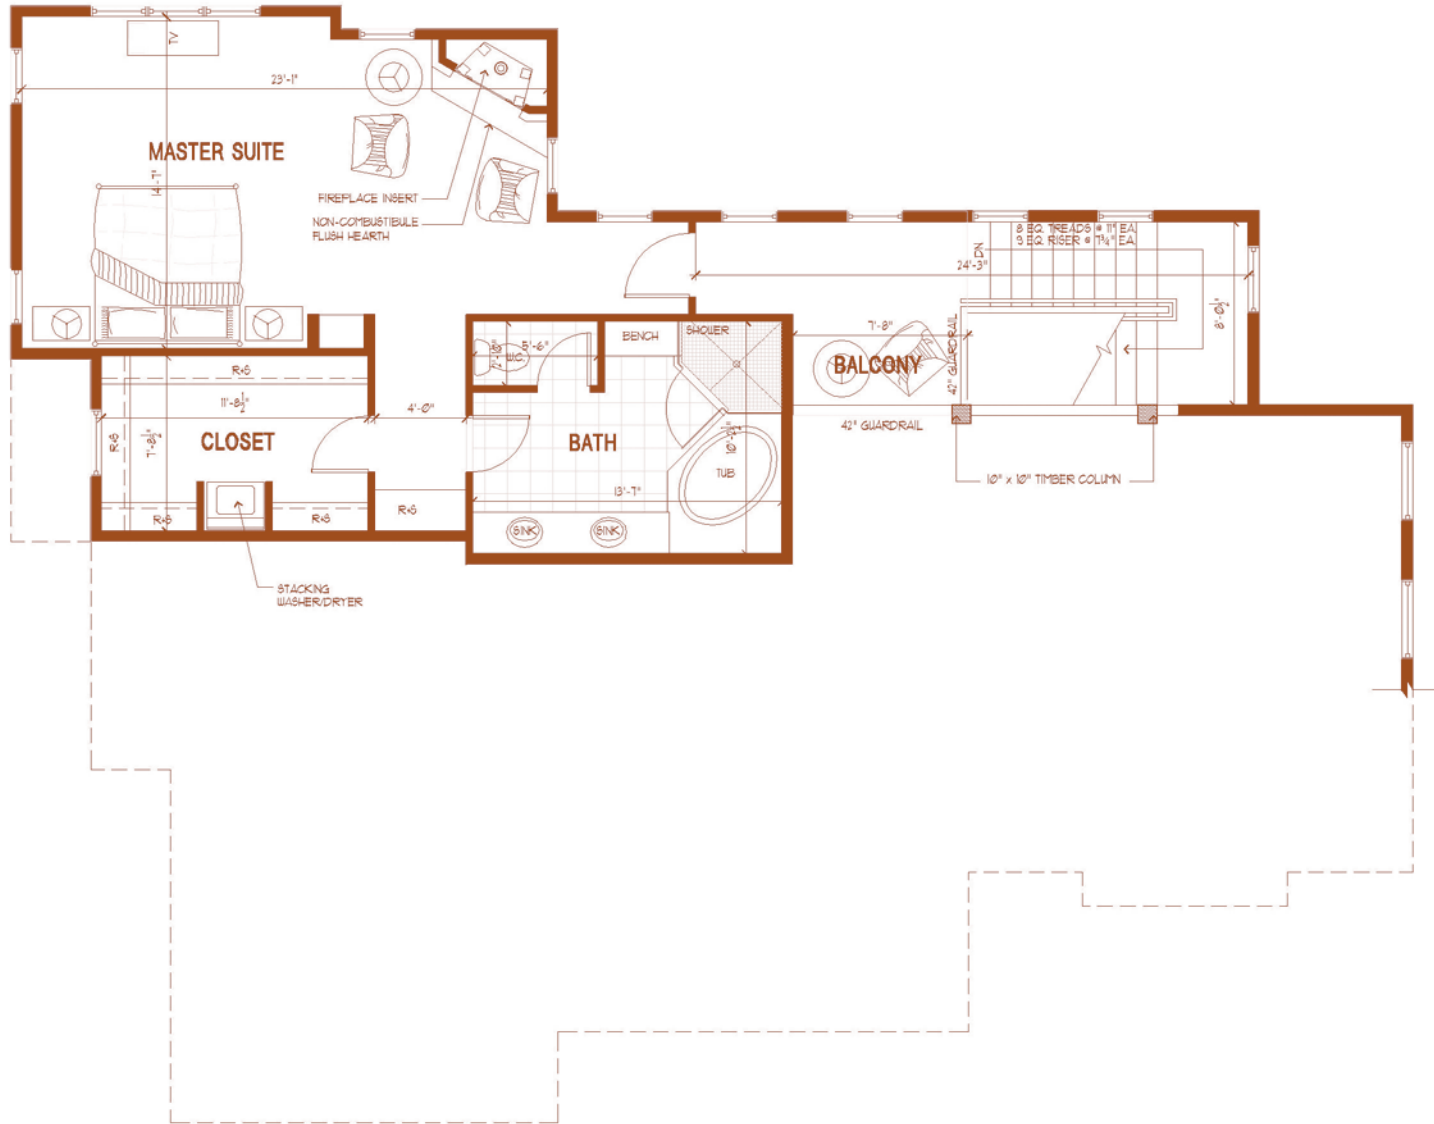

COTTAGE G - LOWER LEVEL FLOOR PLAN

SCALE: 1" = 0'

AREA = 1988 sq. ft.

COTTAGE G - LOWER LEVEL FLOOR PLAN OPTION 2

SCALE: = 1'-0"

AREA=1886sq.ft.

COTTAGE G - MAIN LEVEL FLOOR PLAN
 SCALE: 1/8" = 1'-0"
 AREA = 1662 sq. ft.

COTTAGE G - UPPER LEVEL FLOOR PLAN

SCALE: = 1"=0"

AREA=152 sq.ft.