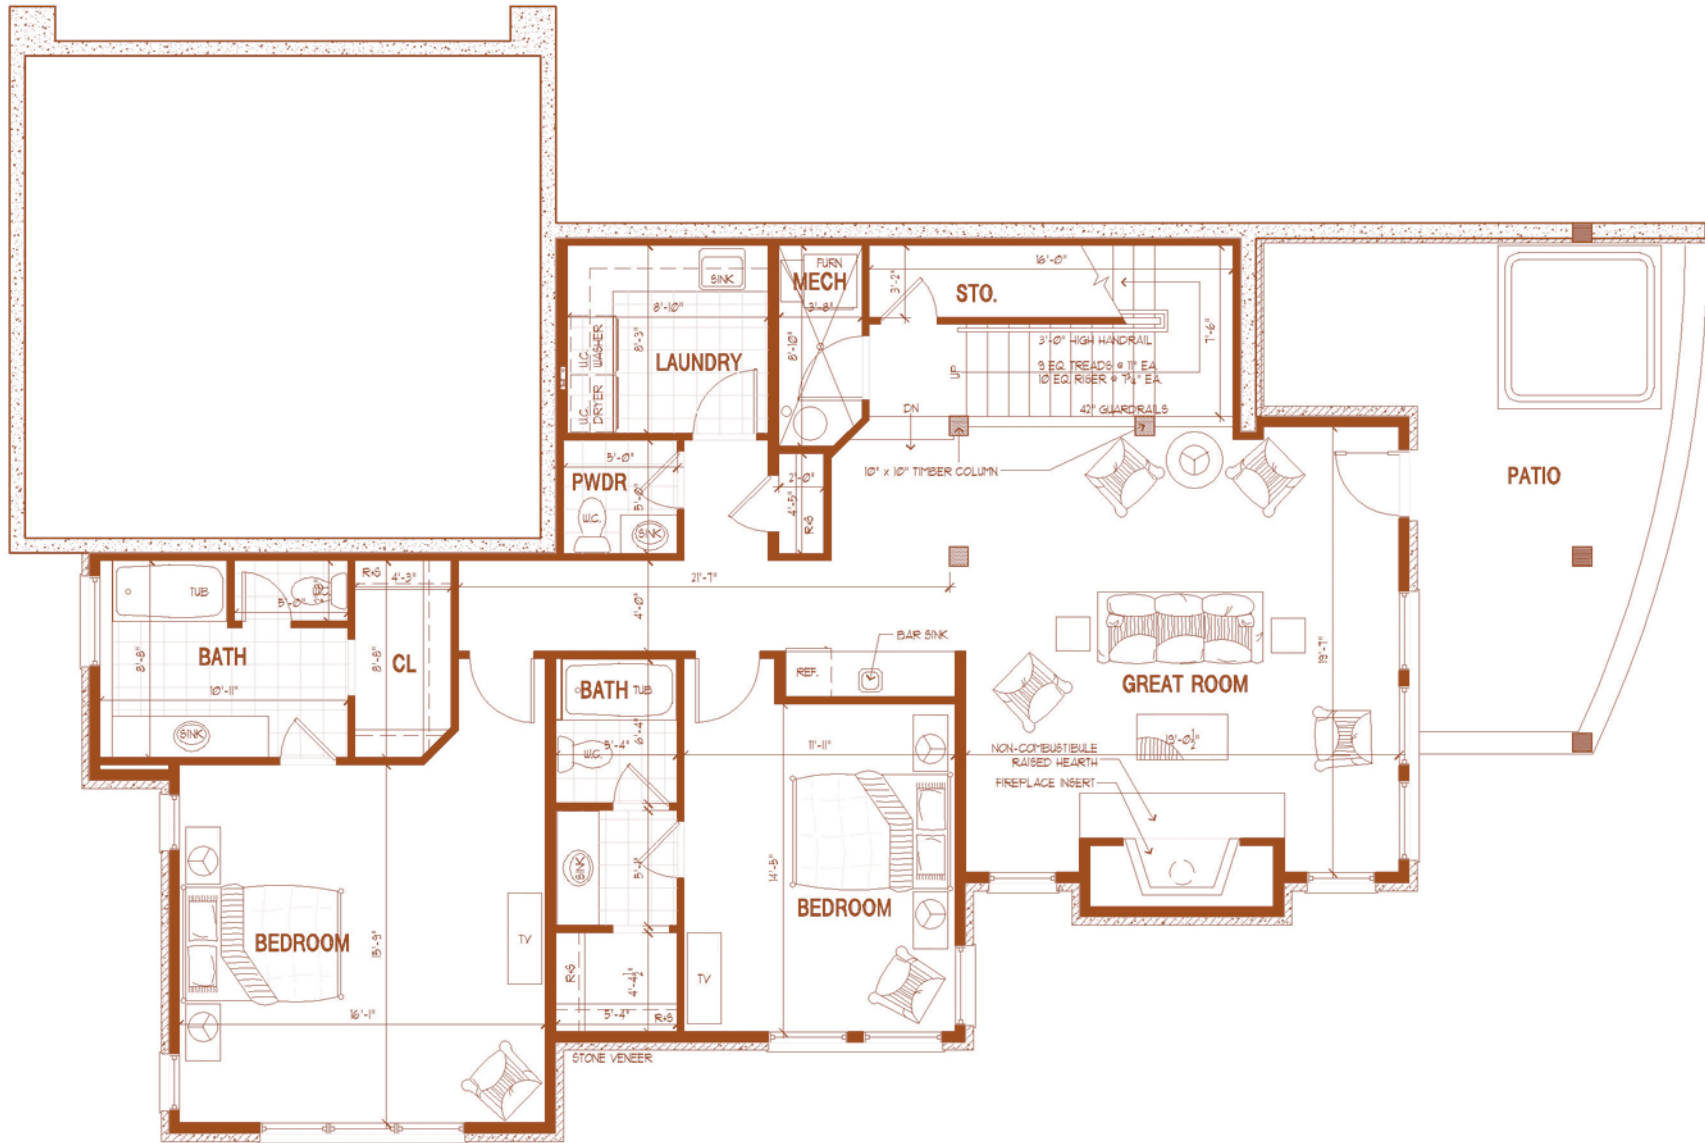

COTTAGE G - LOWER LEVEL FLOOR PLAN

SCALE: 1" = 0'

AREA = 1988 sq. ft.

COTTAGE G - LOWER LEVEL FLOOR PLAN OPTION 2

SCALE: = 1'-0"

AREA=1886sq.ft.

COTTAGE G - MAIN LEVEL FLOOR PLAN
 SCALE: 1/8" = 1'-0"
 AREA = 1662 sq. ft.

COTTAGE G - UPPER LEVEL FLOOR PLAN

SCALE: = 1"=0"

AREA=152 sq.ft.